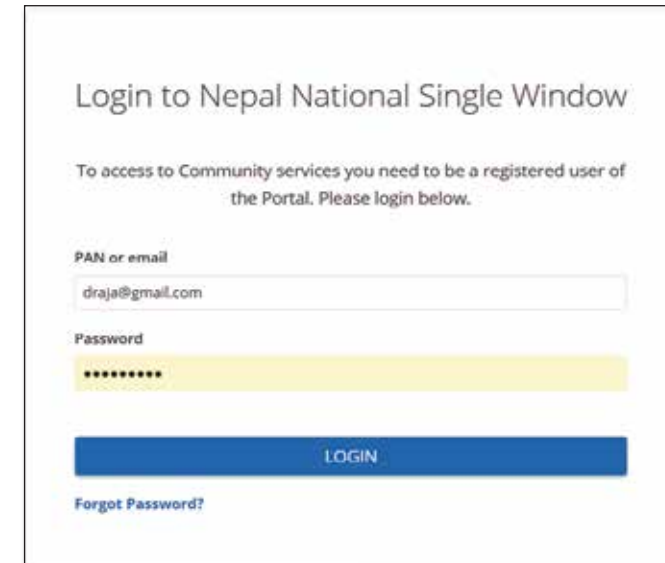

3. Enter your username and password. Then click on the Login button.