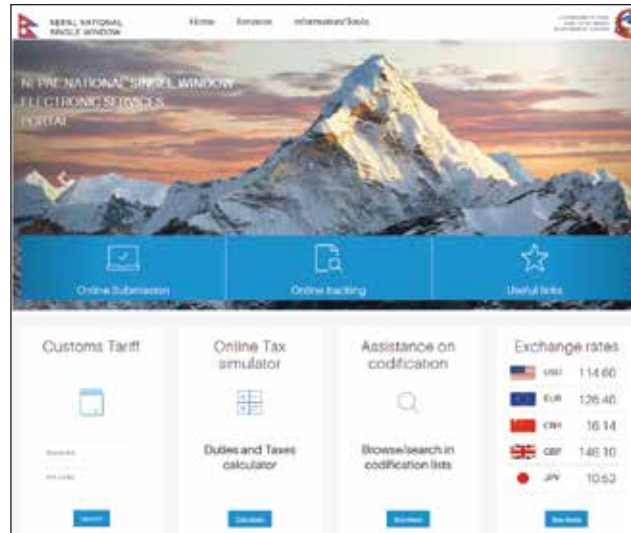

Powered By

NEPAL NATIONAL
SINGLE WINDOW

HOW TO LOGIN TO NNSW

1. INTRODUCTION

Nepal National Single Window uses a Single Sign On authentication (SSO). This allows you to login once and be able to access all services available for you.

Before you can login, make sure you have registered on:

nsw.gov.np/wu/registration/index

Fill in the form to register. After successful registration, the NNSW application can be accessed.

2. STEPS

1. Go to the NNSW Portal:
nsw.gov.np/trade