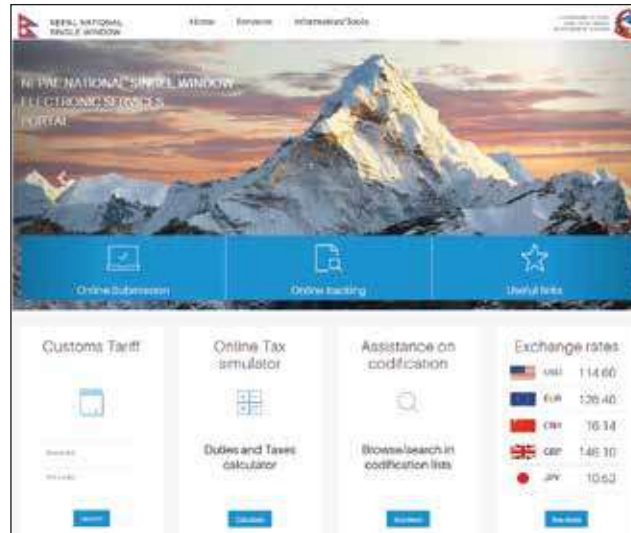

Powered By

NEPAL NATIONAL
SINGLE WINDOW

HOW TO LOGIN TO NNSW

1. INTRODUCTION

Nepal National Single Window uses a Single Sign On authentication (SSO). This allows you to login once and be able to access all services available for you.

Before you can login, make sure you have registered on:

nsw.gov.np/wu/registration/index

Fill in the form to register. After successful registration, the NNSW application can be accessed.

2. STEPS

1. Go to the NNSW Portal:
nsw.gov.np/trade