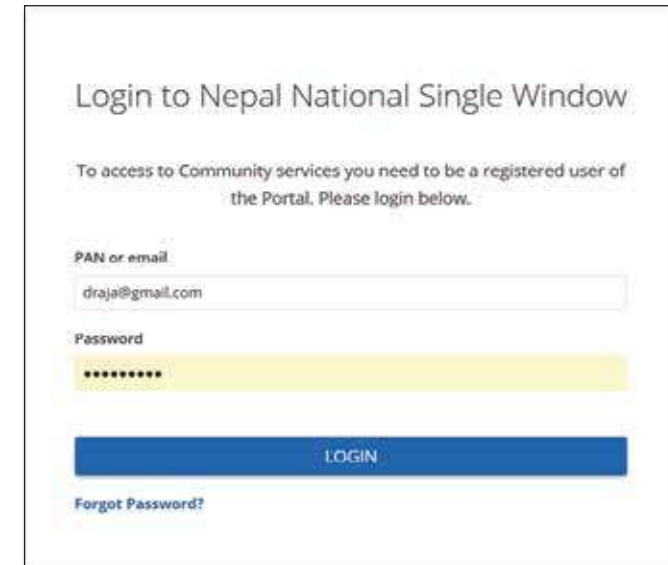

3. Enter your username and password. Then click on the Login button.